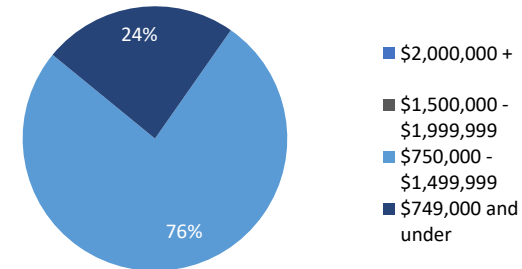

Sales Statistics

June 2019 - Mt Roskill

Harcourts
Charlton Realty Ltd

Address	Sale Price	Uncond Date
1/3 F Keystone Avenue, Mount Roskill, Auckland	\$400,000	7-Jun-19
22 Fred Woodward Place, Mount Roskill, Auckland	\$550,000	6-Jun-19
3/402 Mount Albert Road, Mount Roskill, Auckland	\$685,000	28-Jun-19
4 Mccullough Avenue, Mount Roskill, Auckland	\$712,000	27-Jun-19
87 Oakdale Road, Mount Roskill, Auckland	\$725,000	19-Jun-19
2/1544 Dominion Road Extension, Mount Roskill, Auckland	\$760,000	29-Jun-19
8 Barrister Avenue, Mount Roskill, Auckland	\$790,000	25-Jun-19
2/85 White Swan Road, Mount Roskill, Auckland	\$827,000	4-Jun-19
74 A Farrelly Avenue, Mount Roskill, Auckland	\$835,000	24-Jun-19
41 Quona Avenue, Mount Roskill, Auckland	\$840,000	21-Jun-19
2 Fairway Drive, Mount Roskill, Auckland	\$871,000	25-Jun-19
24 Hazel Avenue, Mount Roskill, Auckland	\$926,000	12-Jun-19
1 B George Laurenson Lane, Mount Roskill, Auckland	\$934,000	20-Jun-19
3 Wayne Place, Mount Roskill, Auckland	\$950,000	18-Jun-19
41 A Duke Street, Mount Roskill, Auckland	\$1,000,000	5-Jun-19
4 Roseman Avenue, Mount Roskill, Auckland	\$1,001,000	24-Jun-19
29 Louvain Avenue, Mount Roskill, Auckland	\$1,008,000	13-Jun-19
81 A Gilletta Road, Mount Roskill, Auckland	\$1,025,000	5-Jun-19
52 Fearon Avenue, Mount Roskill, Auckland	\$1,050,000	26-Jun-19
50 Ellis Avenue, Mount Roskill, Auckland	\$1,085,000	9-Jun-19
38 Potter Avenue, Mount Roskill, Auckland	\$1,250,000	18-Jun-19

Breakdown of Sales	No of Sales	Values of Sales
\$2,000,000 +	0	
\$1,500,000 - \$1,999,999	0	
\$750,000 - \$1,499,999	16	\$15,152,000
\$749,000 and under	5	\$3,072,000
Totals	21	\$18,224,000
Average		\$867,810